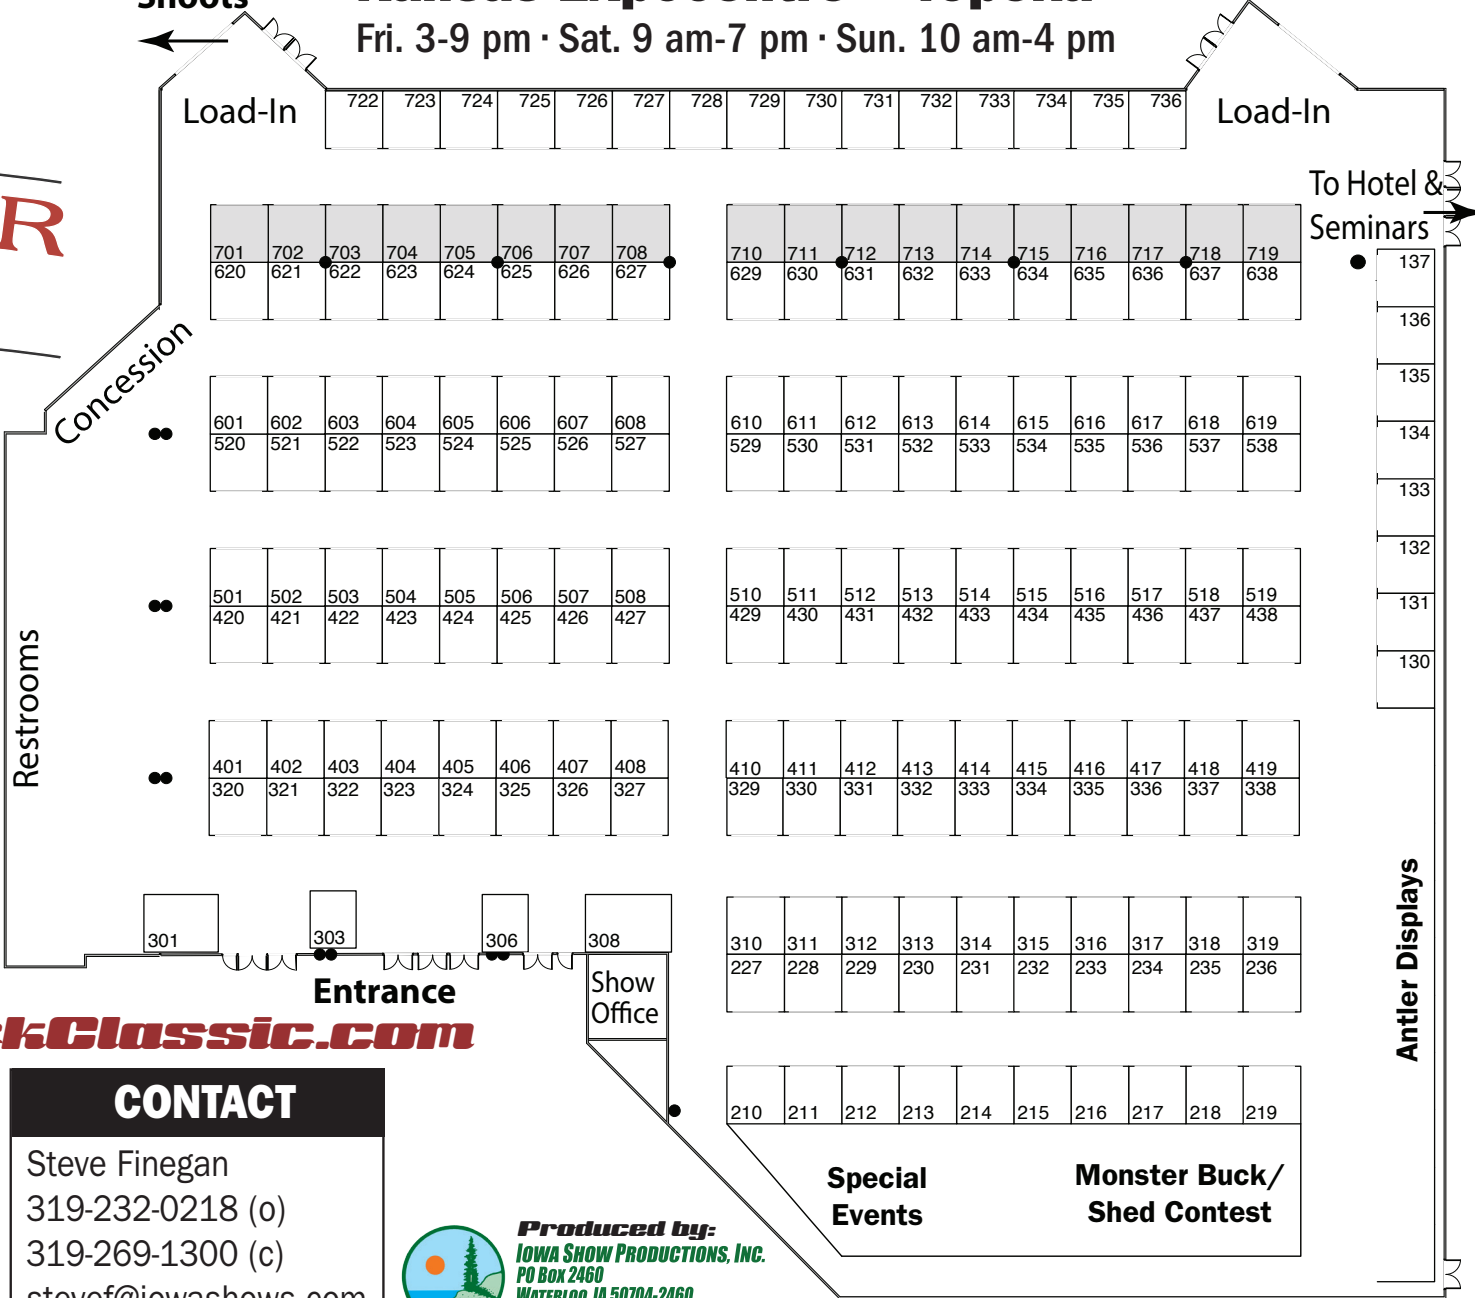

### Kansas Expocentre • Topeka

Fri. 3-9 pm • Sat. 9 am-7 pm • Sun. 10 am-4 pm

Archery Shoots

Load-In

722	723	724	725	726	727	728	729	730	731	732	733	734	735	736
-----	-----	-----	-----	-----	-----	-----	-----	-----	-----	-----	-----	-----	-----	-----

Load-In

To Hotel & Seminars

[MonsterBuckClassic.com](http://MonsterBuckClassic.com)

BOOTH RATES	
\$475.....	10'x10' Booth
\$300.....	Additional Booths
\$100.....	Additional Corner
\$50.....	Electrical

CONTACT
Steve Finegan
319-232-0218 (o)
319-269-1300 (c)
stevef@iowashows.com